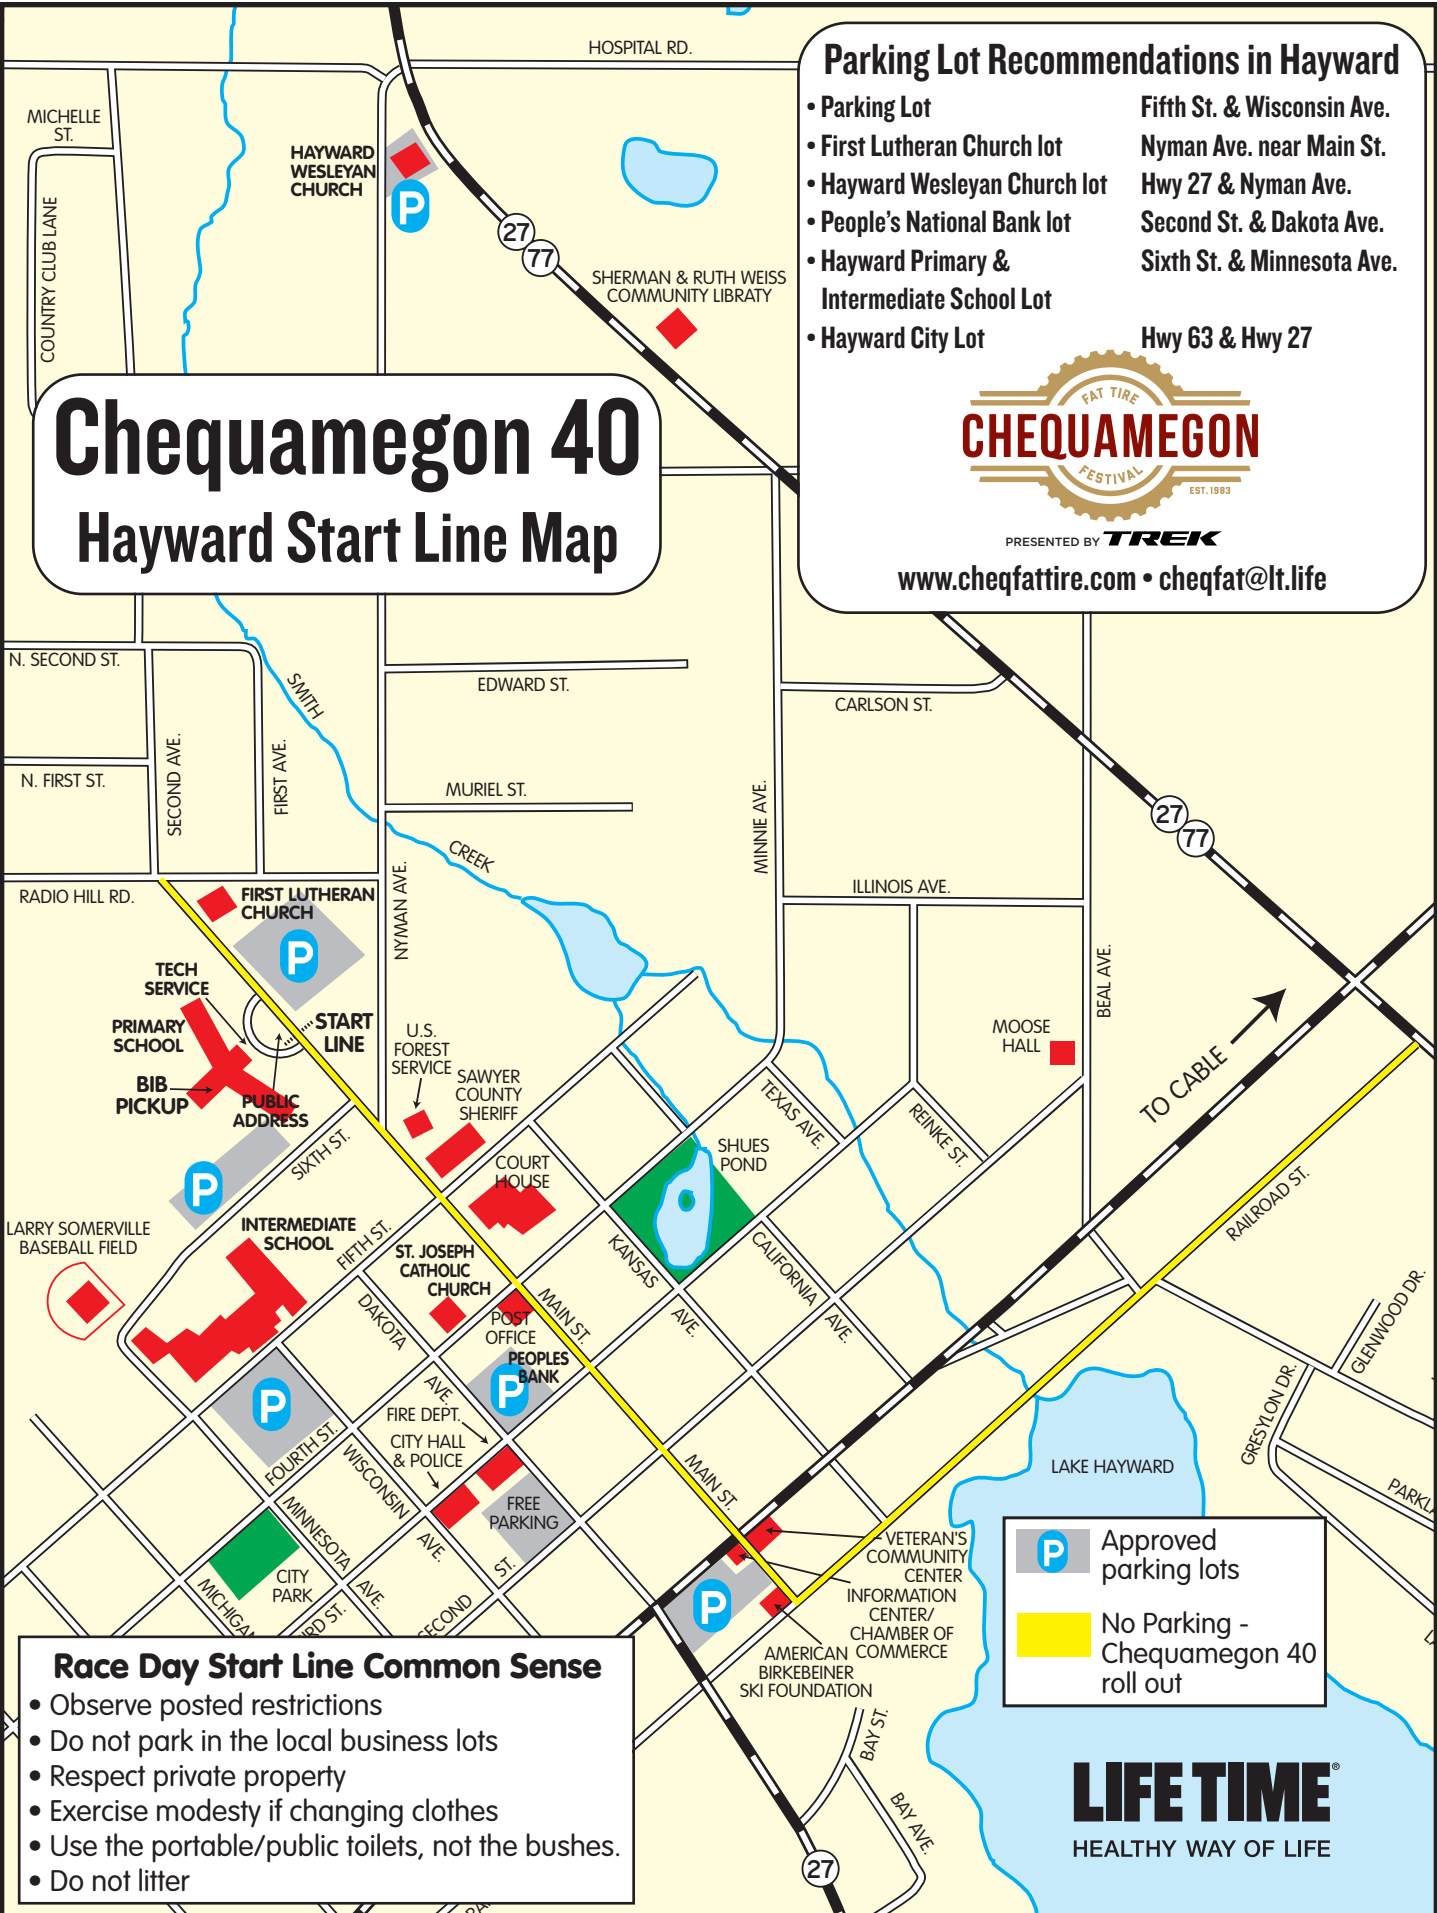

Chequamegon 40 Hayward Start Line Map

Parking Lot Recommendations in Hayward

- Parking Lot Fifth St. & Wisconsin Ave.
- First Lutheran Church lot Nyman Ave. near Main St.
- Hayward Wesleyan Church lot Hwy 27 & Nyman Ave.
- People's National Bank lot Second St. & Dakota Ave.
- Hayward Primary & Intermediate School Lot Sixth St. & Minnesota Ave.
- Hayward City Lot Hwy 63 & Hwy 27

PRESENTED BY **TREK**
www.cheqfattire.com • cheqfat@lt.life

- ### Race Day Start Line Common Sense
- Observe posted restrictions
 - Do not park in the local business lots
 - Respect private property
 - Exercise modesty if changing clothes
 - Use the portable/public toilets, not the bushes.
 - Do not litter

P Approved parking lots

Yellow No Parking - Chequamegon 40 roll out

LIFETIME
HEALTHY WAY OF LIFE